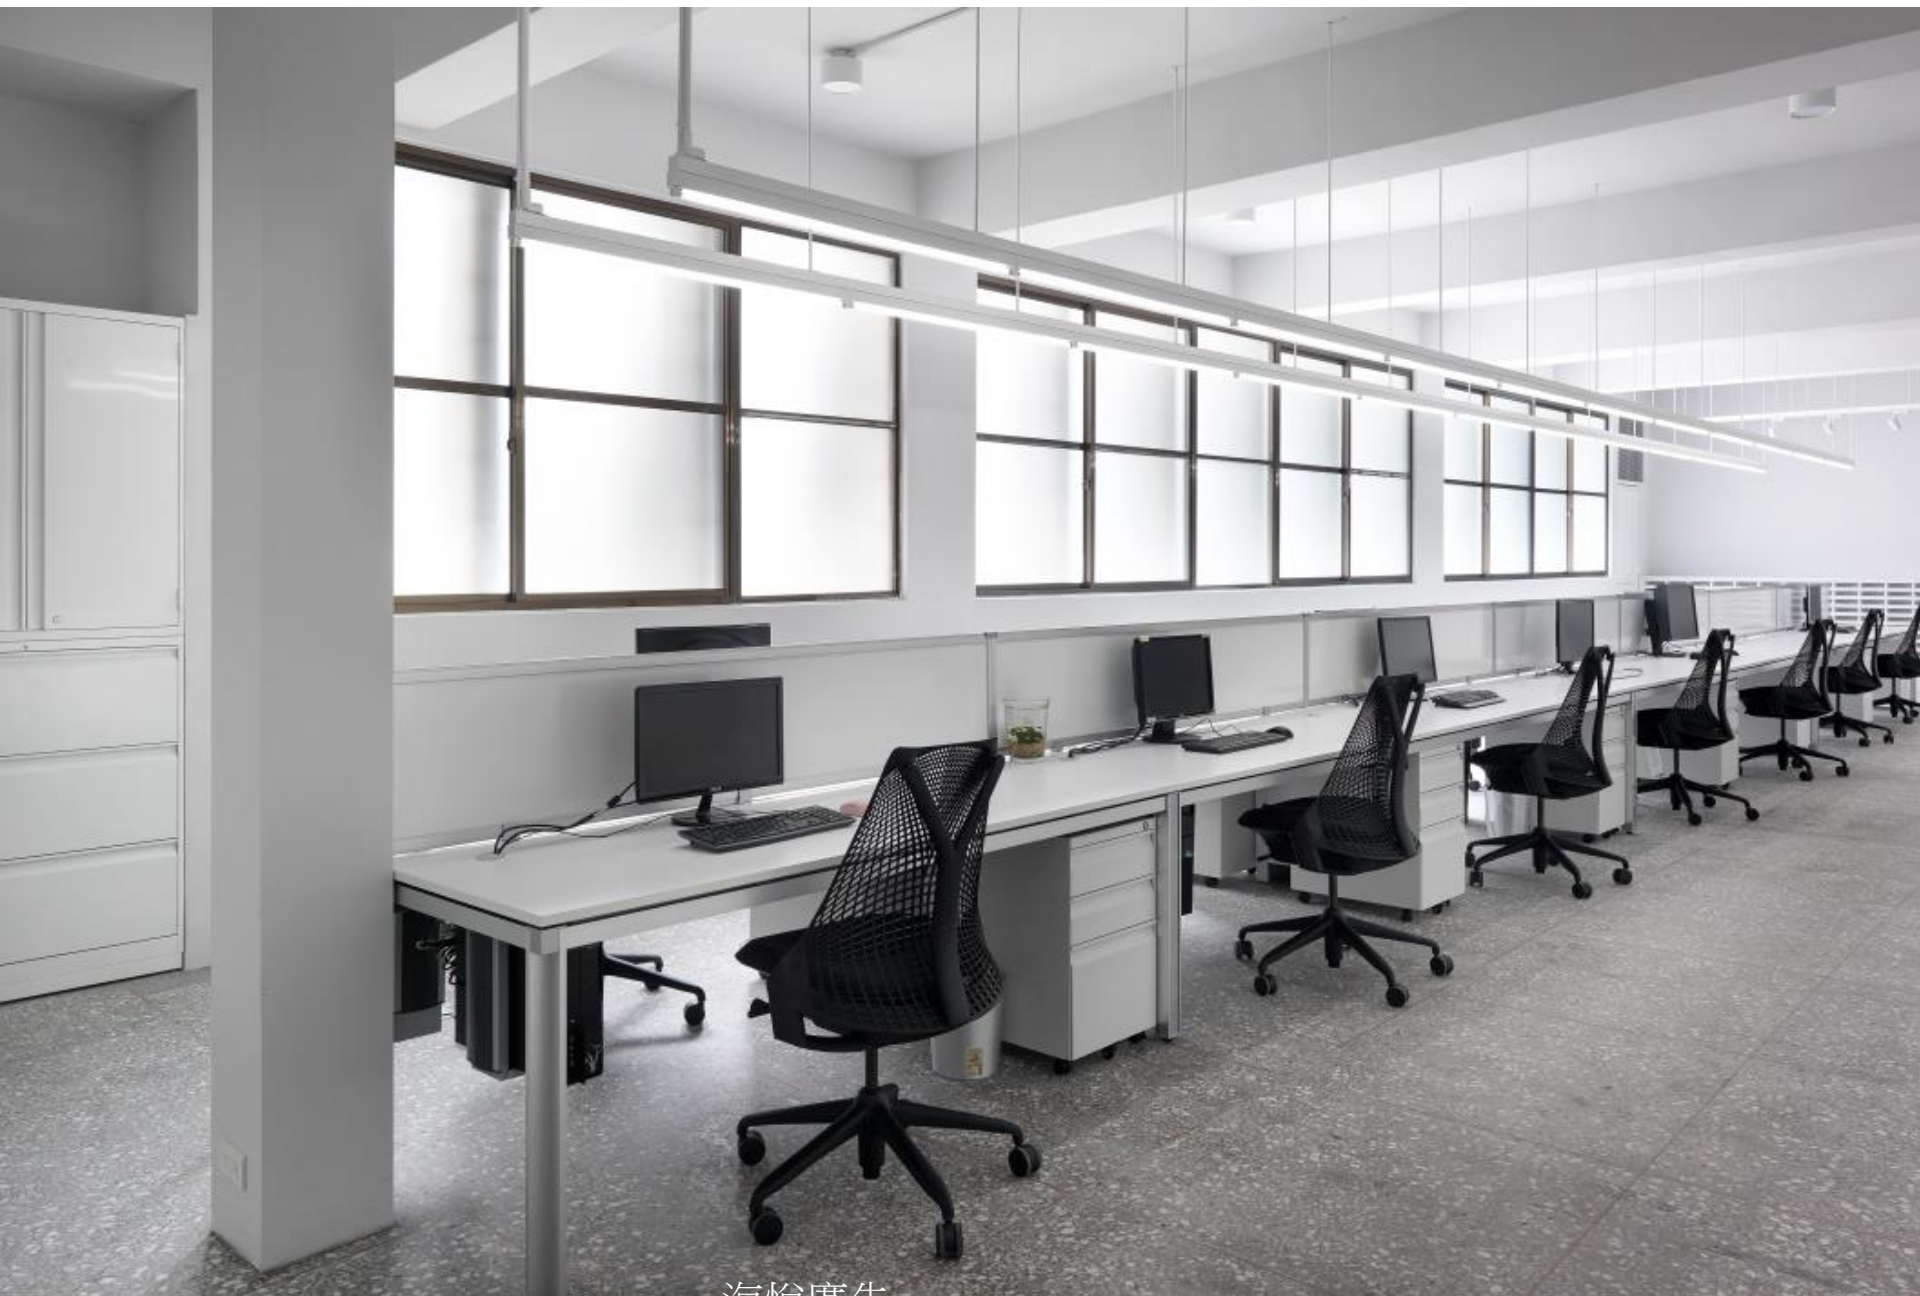

4. SQ system furniture--Bench desk