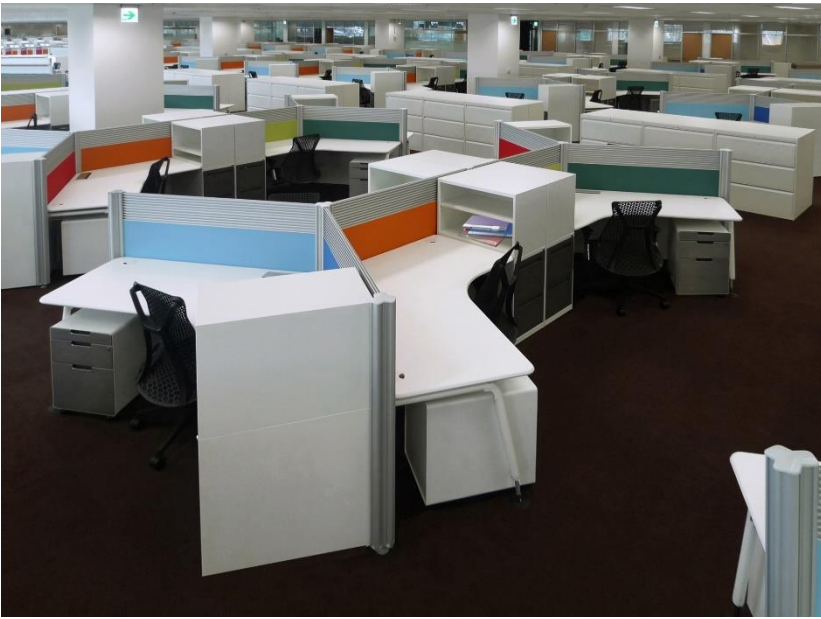

1. IV system furniture--L shape

台中國家歌劇院5F辦公室

1. IV system furniture--L shape

2. VA system furniture--120 Degree

2. VA system furniture--120 Degree

2. VA system furniture--Bench

2. VA system furniture--120 Degree

2. VA system furniture--Bench

以11CM直徑大鋁柱+2.5CM厚薄屏+鋼製圓束腳座等.組合完成之
國內最穩重&優雅之系統家具

3. Height adjustable desk

3節式升降桌+環保木質美心板桌面+鋼製插座盒+80H半圓形桌上屏風(內襯鋼板)
雙馬達超靜音+負重最強

3. Height adjustable desk

3節式升降桌+環保木質美心板桌面+鋼製插座盒+80H半圓形桌上屏風(內襯鋼板) 雙馬達超靜音+賀重最強